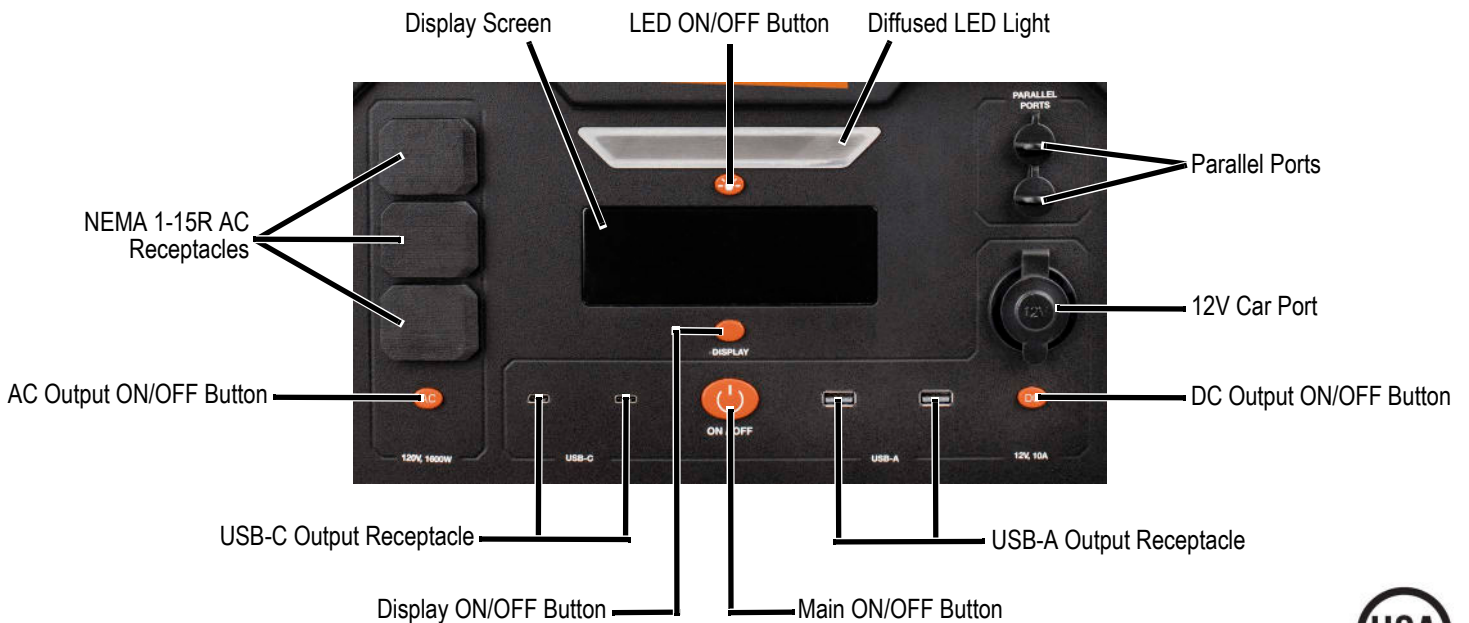

Control Panel